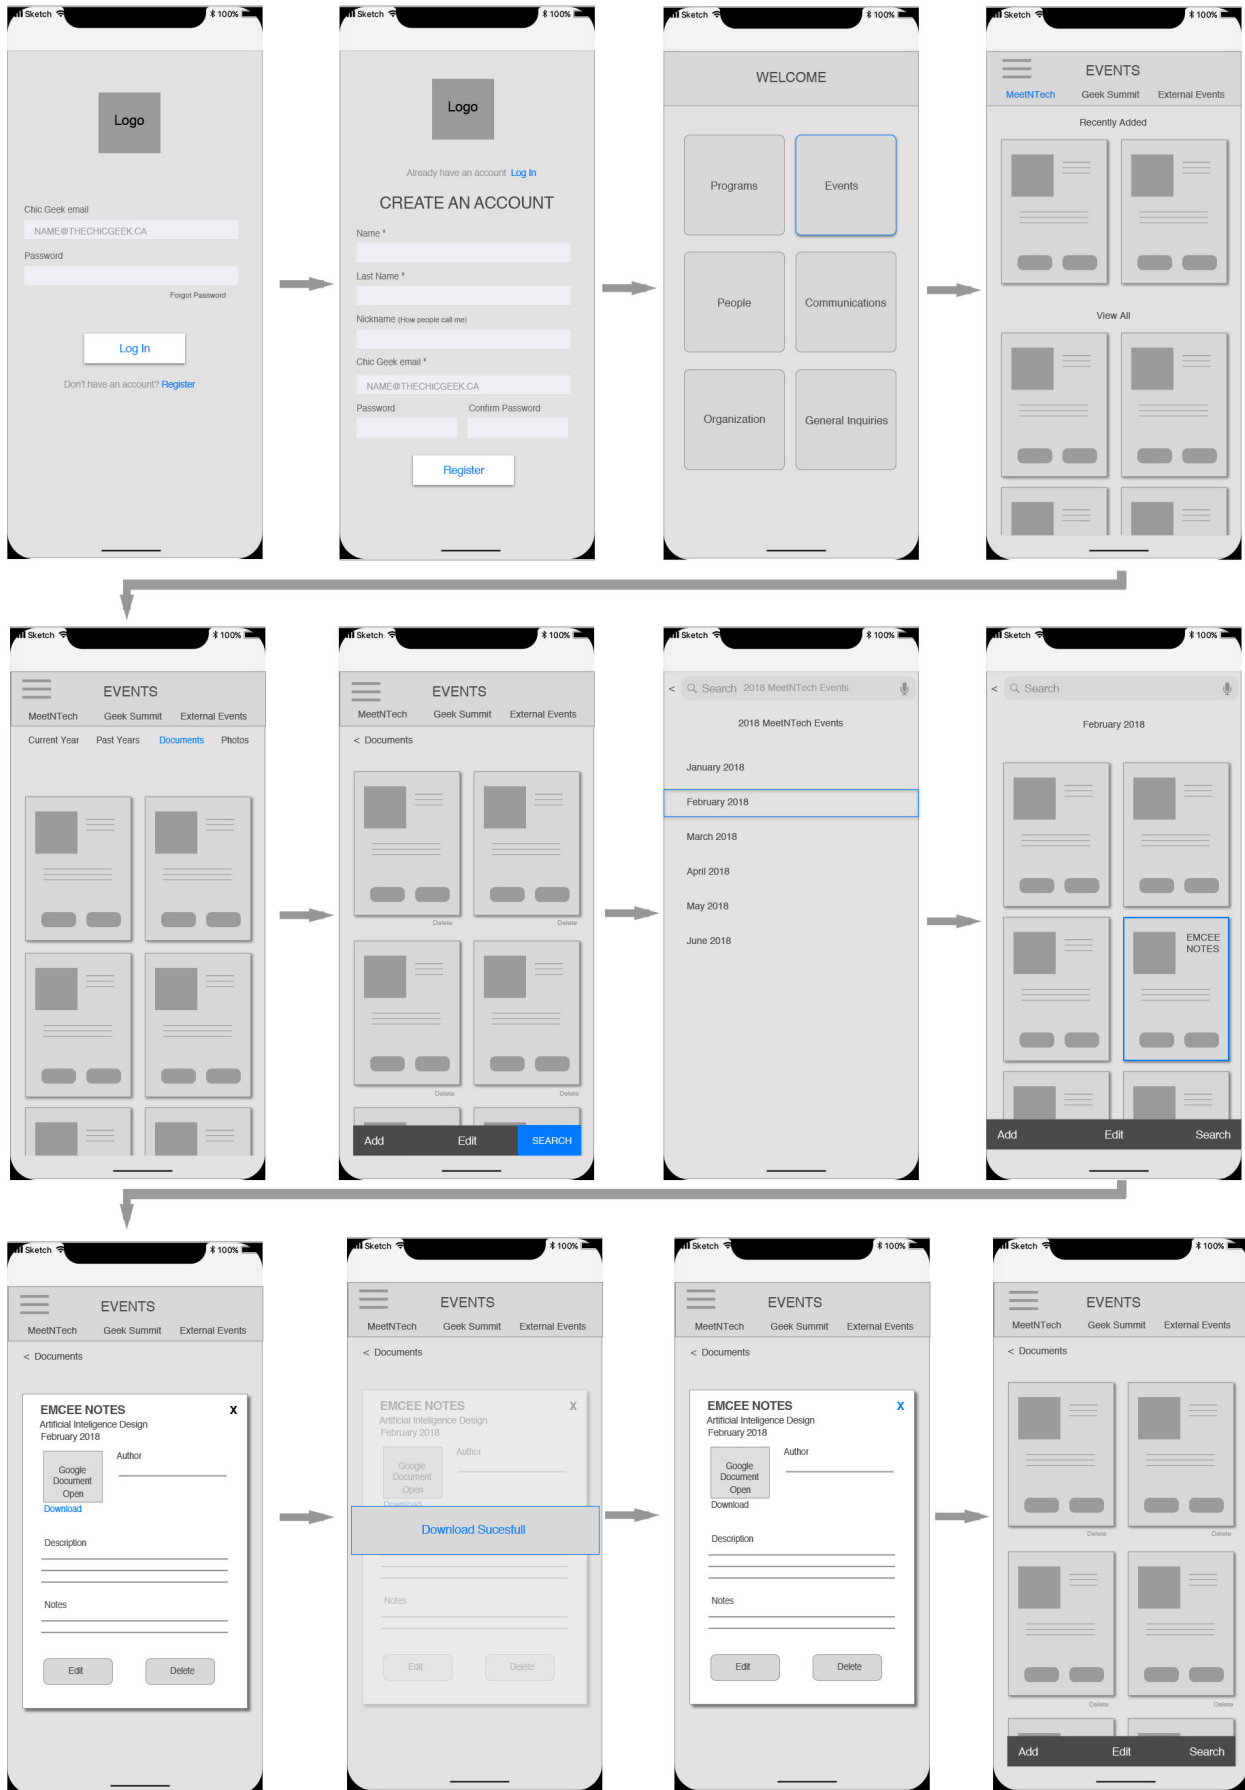

User 2 - Laura - Looking for Emcee Notes template